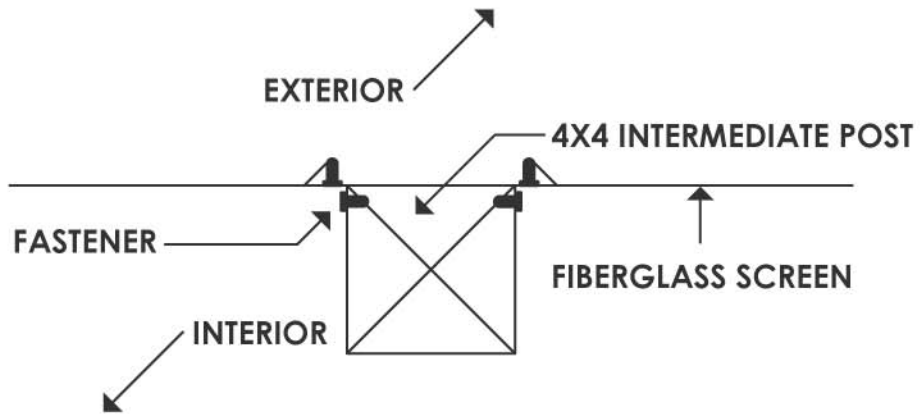

INTERMEDIATE FLUSH MOUNT EXTERIOR DETAIL